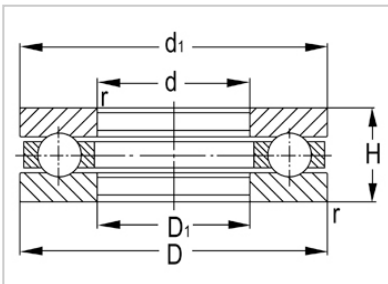

Thrust Ball Bearing

51300 Series-**51306**

Designation	<b>51306</b>
Principal Dimensions(mm)	
d	<b>30</b>
D	60
T	21
Basic Load Ratings(KN)	
Dynamic(Cr)	42.8
Static(Cor)	78.5
Limited Speed(rpm)	
Grease	2400
Oil	3600
Weight (kg)	0.26