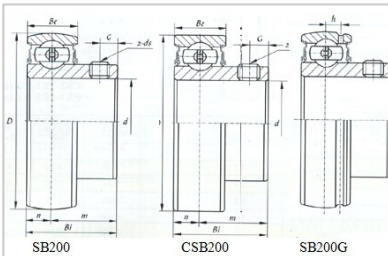

Radial insert ball bearing

SB Series-SB208-24

| | |
|----------------|-----------------|
| Bearing No. | SB208-24 |
| d | |
| (mm) | 38.1 |
| (in.) | 1 1/2 |
| Dimensions□mm□ | |
| D | 80 |
| Bi | 34 |
| Be | 18 |
| n | 9 |
| G | 7 |
| ds | 5/16-24UNF |