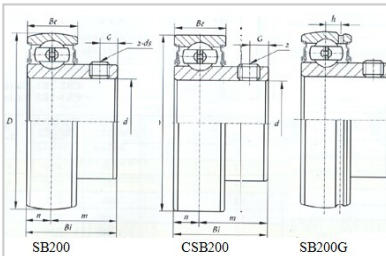

Radial insert ball bearing

SB Series-SB203-11

|                |                 |
|----------------|-----------------|
| Bearing No.    | <b>SB203-11</b> |
| d              |                 |
| (mm)           | 17.462          |
| (in.)          | 11/16           |
| Dimensions□mm□ |                 |
| D              | 40              |
| Bi             | 22              |
| Be             | 12              |
| n              | 6               |
| G              | 4.5             |
| ds             | 10-32UNF        |