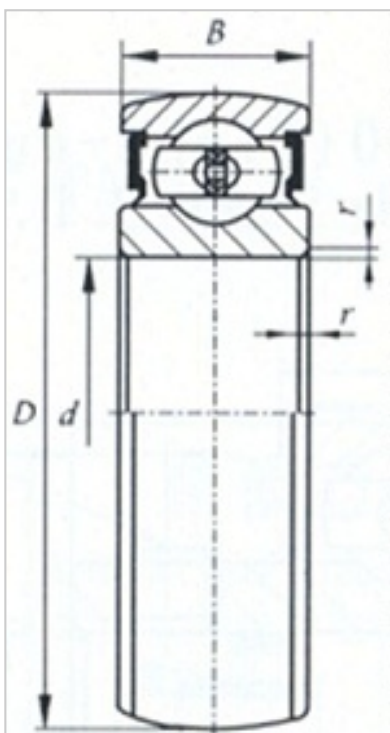

Radial insert ball bearing

CS Series-**CS309**

Bearing Designation	CS309
Dimension [mm]	
d	45
D	100
C	25
B	25
r min	1.5
Basic load ratings (kN)	
Cr	5280
Cor	3150

Luoyang Auto Bearing Co.,Ltd-Tel:0598-3607100-Email:moore@lyautobearing.com-http://www.auto-bearing.com