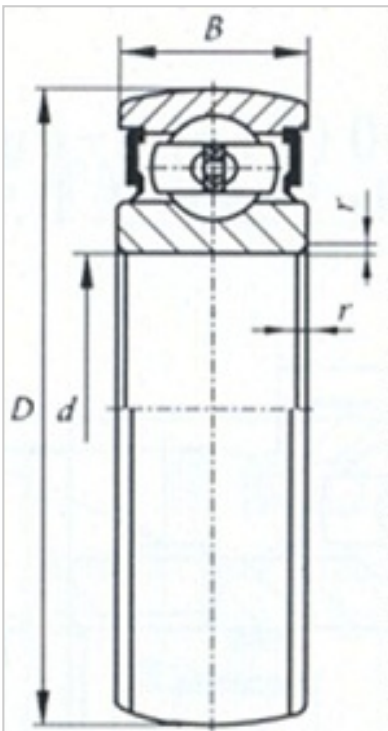

Radial insert ball bearing

CS Series-**CS209**

Bearing Designation	CS209
Dimension [mm]	
d	45
D	85
C	19
B	19
r min	1.1
Basic load ratings (kN)	
Cr	3150
Cor	2080

Luoyang Auto Bearing Co.,Ltd-Tel:0598-3607100-Email:moore@lyautobearing.com-http://www.auto-bearing.com