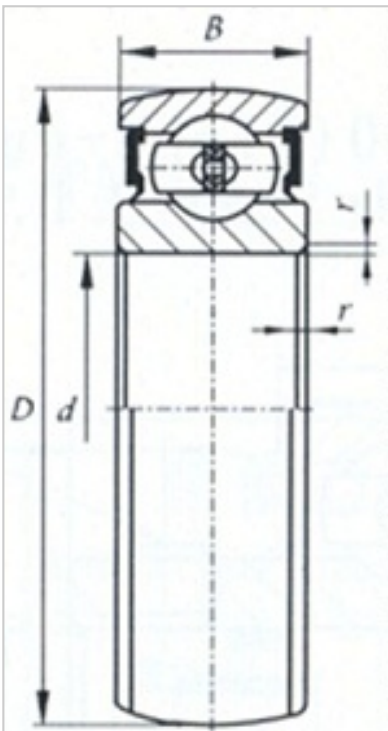

Radial insert ball bearing

CS Series-**CS203**

Bearing Designation	CS203
Dimension [mm]	
d	17
D	40
C	12
B	12
r min	0.6
Basic load ratings (kN)	
Cr	960
Cor	480

Luoyang Auto Bearing Co.,Ltd-Tel:0598-3607100-Email:moore@lyautobearing.com-http://www.auto-bearing.com