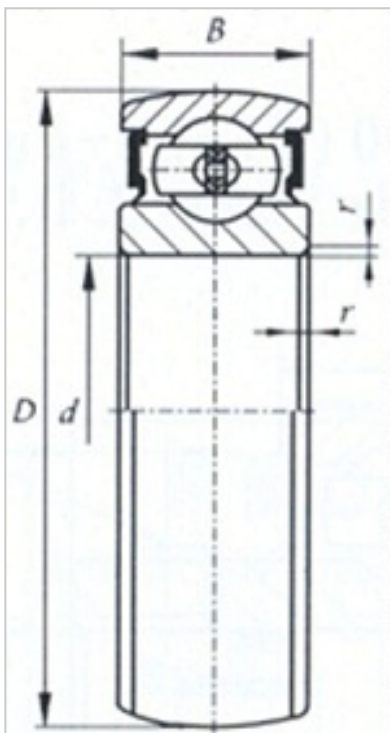

Radial insert ball bearing

CS Series-**CS201**

Bearing Designation	CS201
Dimension [mm]	
d	12
D	32
C	10
B	10
r min	0.6
Basic load ratings (kN)	
Cr	680
Cor	300

Luoyang Auto Bearing Co.,Ltd-Tel:0598-3607100-Email:moore@lyautobearing.com-http://www.auto-bearing.com