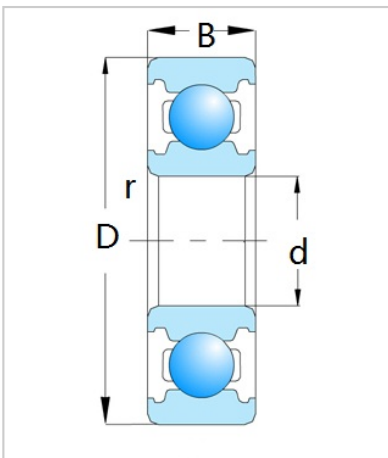

Deep Groove Ball Bearing

6700 Series-6704

Bearing Designation

Open	6704
RS	6704 RS
ZZ	6704 ZZ
Dimension [mm]	
d	20
D	27
B	4
rs min	0.2
Basic load ratings (kN)	
Cr	1.04
Cor	0.73
Speed ratings (rpm)	
Grease	5000
Oil	5700
Weight	
(Kg)	0.0045