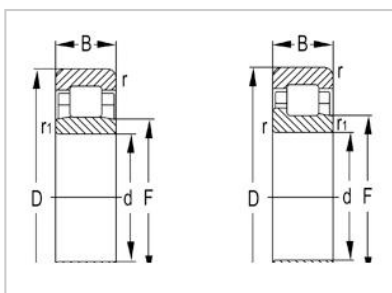

NUP Series

NUP2200 Series-**NUP2209E**

Designation	NUP2209E
Principal Dimensions(mm)	
d	45
D	85
B	23
rs min	1.1
rs1min	1.1
Basic Load Ratings(KN)	
Dynamic(Cr)	76
Static(Cor)	84.5
Limited Speed(rpm)	
Grease	6800
Oil	8000
Weight (kg)	0.6