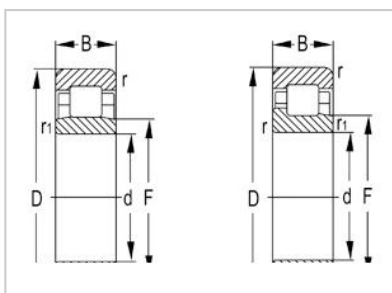

NUP Series

NUP2200 Series-**NUP2209**

Designation	NUP2209
Principal Dimensions(mm)	
d	45
D	85
B	23
rs min	1.1
rs1min	1.1
Basic Load Ratings(KN)	
Dynamic(Cr)	61.5
Static(Cor)	68
Limited Speed(rpm)	
Grease	7600
Oil	9000
Weight (kg)	0.53