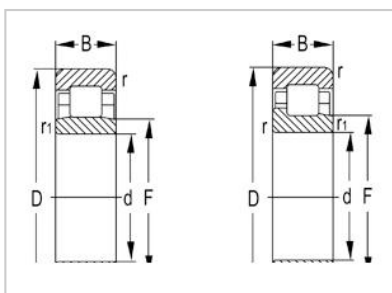

N Series

N2300 Series-**N2319**

Designation	N2319
Principal Dimensions(mm)	
d	95
D	200
B	67
rs min	3
rs1min	3
Basic Load Ratings(KN)	
Dynamic(Cr)	370
Static(Cor)	460
Limited Speed(rpm)	
Grease	3000
Oil	3500
Weight (kg)	9.02