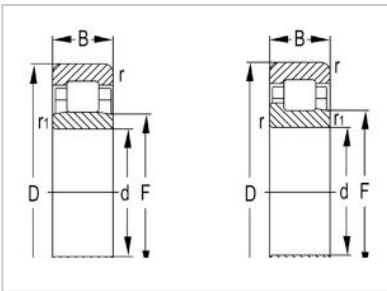

N Series

N2300 Series-**N2318**

Designation	N2318
Principal Dimensions(mm)	
d	90
D	190
B	64
rs min	3
rs1min	3
Basic Load Ratings(KN)	
Dynamic(Cr)	325
Static(Cor)	395
Limited Speed(rpm)	
Grease	3200
Oil	3800
Weight (kg)	7.79