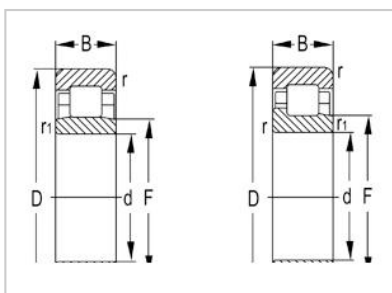

N Series

N2300 Series-**N2310**

Designation	N2310
Principal Dimensions(mm)	
d	50
D	110
B	40
rs min	2
rs1min	2
Basic Load Ratings(KN)	
Dynamic(Cr)	121
Static(Cor)	131
Limited Speed(rpm)	
Grease	5700
Oil	6700
Weight (kg)	1.67