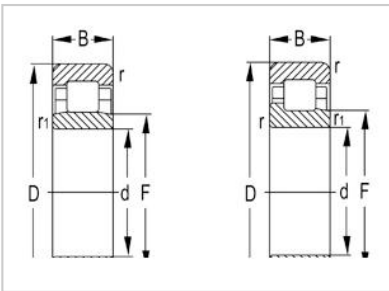

N Series

N2300 Series-**N2309**

Designation	N2309
Principal Dimensions(mm)	
d	45
D	100
B	36
rs min	1.5
rs1min	1.5
Basic Load Ratings(KN)	
Dynamic(Cr)	99
Static(Cor)	104
Limited Speed(rpm)	
Grease	6300
Oil	7400
Weight (kg)	1.24